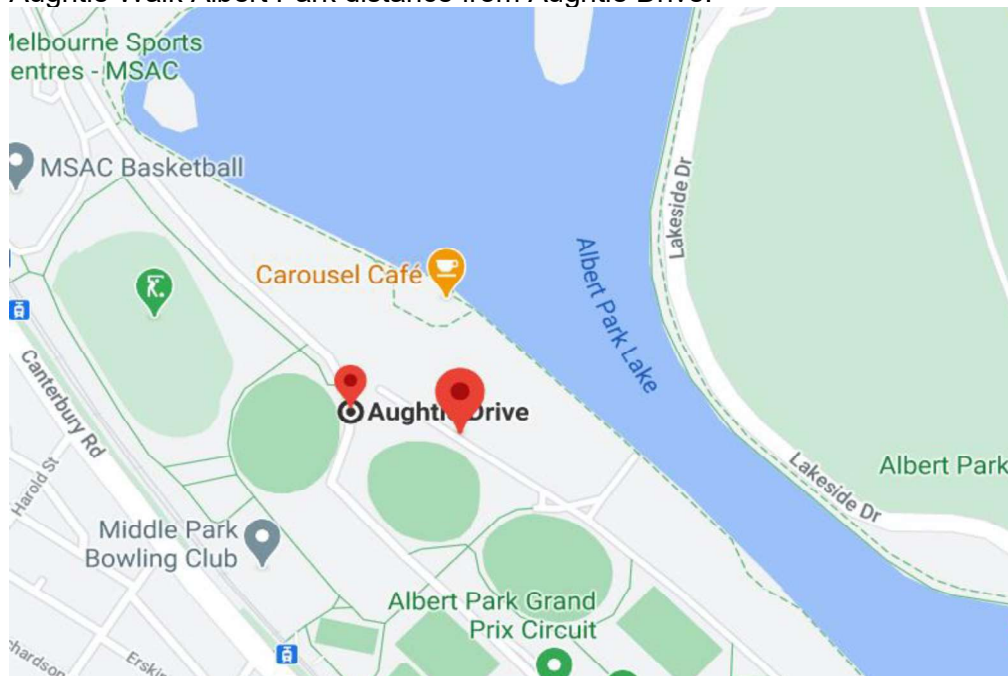

# Testing Site Relocation Communications: Pit Lane, Aughtie Drive to Aughtie Walk, Albert Park.

## Site Relocation within Parks Victoria

The **Aughtie Drive** retail testing site is soon relocating to **Aughtie Walk, Albert Park**. The **Aughtie Drive** retail testing site will close at 1700h on Thur, 18 March 21. The new site will be set up at Aughtie Walk, Albert Park on Thur, 18 March 21 beginning at 0800h. Testing will commence at Aughtie Walk Albert Park at 0900h on Fri, 19 March 21. Operating days and hours will remain the same with Mon-Sun, 0900h – 1700h.

### Site Description:

The Aughtie Walk, Albert Park testing site will operate seven days a week, 0900 – 1700h. It is located 100m behind the previous site and is a one-minute drive from Aughtie Drive.

Aughtie Walk Albert Park distance from Aughtie Drive.

Aughtie Walk Albert Park 100m from Pit Lane Aughtie drive.  
DHHS Internal Comms