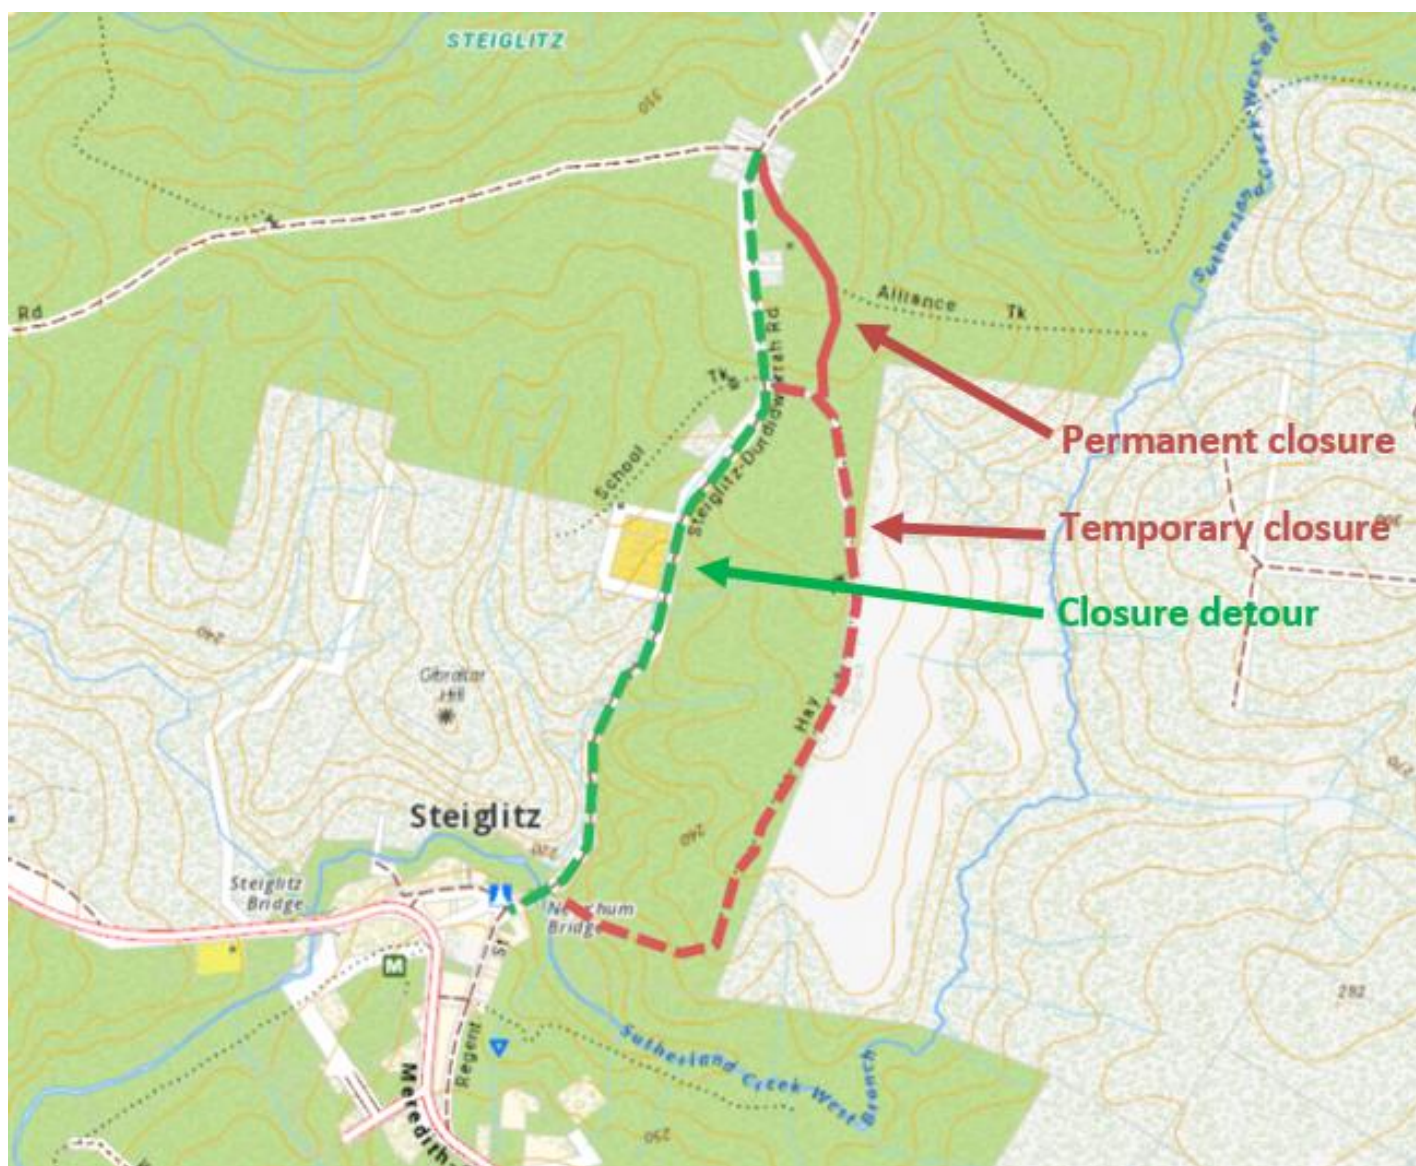

Information

Steiglitz circuit walk section PERMANENT closure.

Steiglitz circuit walking track section between Alliance track and Tarnook track will be permanently closed to reduce spread of Cinnamon fungus. A detour can be taken along Steiglitz – Durdidwarrah Road.