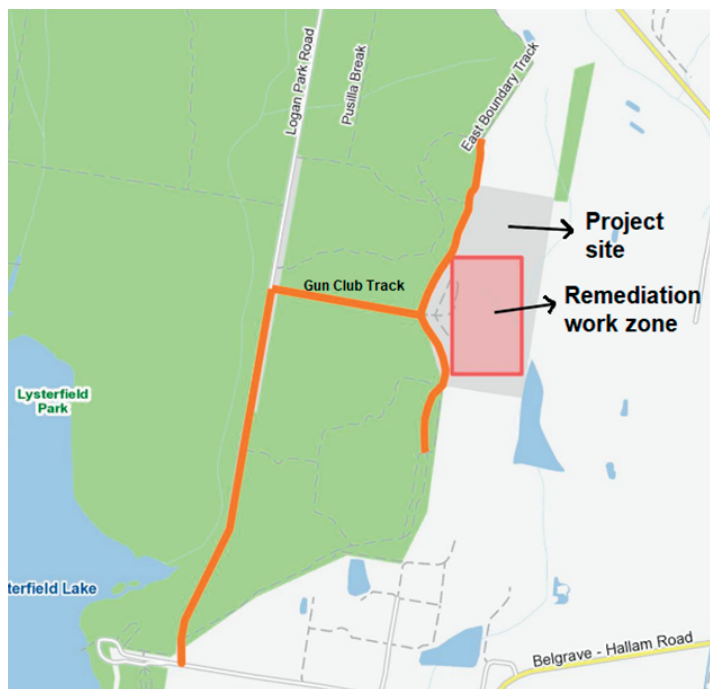

Remediation works Former Yarra Pistol Club site

Track closures and changed access -
Gun Club Track, Logan Park Road,
East Boundary Track and Horswood Road

Remediation works to remove lead shot and clay target debris from the former Yarra Pistol Club site are taking place. The site will be revegetated with indigenous plants when the works are complete.

Timing

Work will begin in mid June 2023 and conclude in September 2023. Works will take place Monday to Friday between 7am and 5pm.

Site access

Horse riders and park users must exercise caution.

Trucks active in area.

The work site is adjacent to the East Boundary Track and is not currently part of Lysterfield Park.

Gun Club Track will be closed for approximately one week in mid June.

Temporary closures and restricted access are expected on Gun Club Track, East Boundary Track and Logan Park Road while heavy vehicles transport the material off-site for disposal.