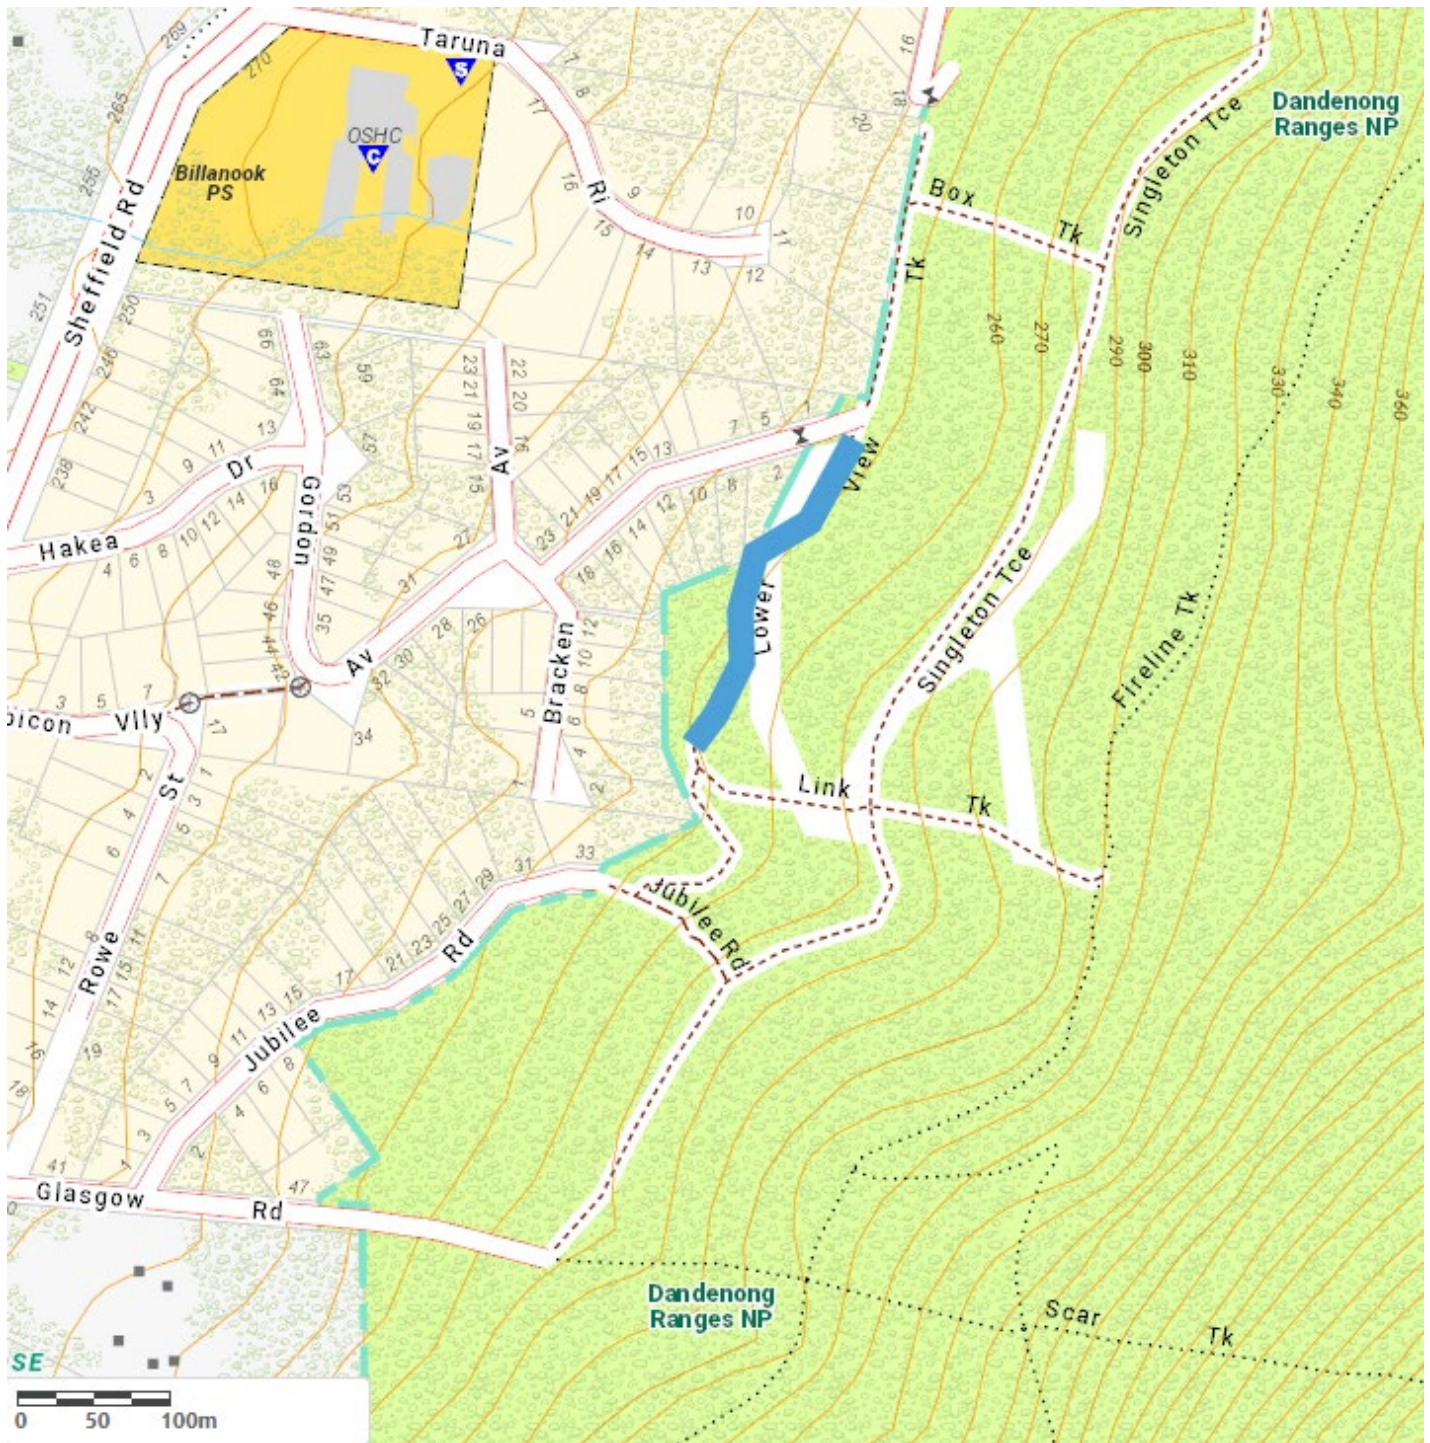

The blue line shows the location of the fuel break improvement works for 2022/23.

The scheduling and duration of work can sometimes change depending on conditions.